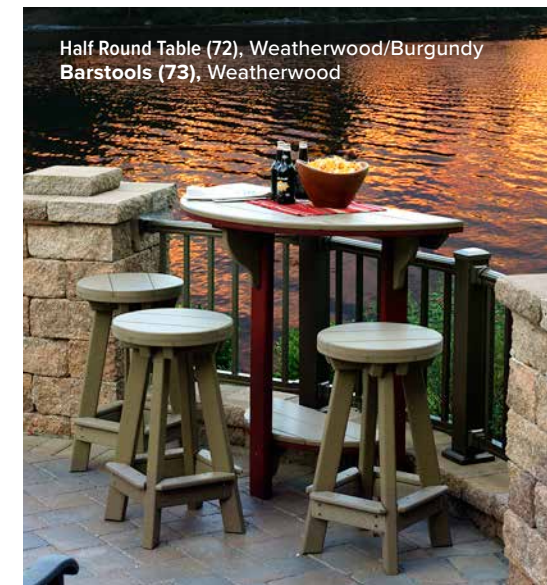

## DINING HEIGHT

This dining series carries a touch of elegance carried over from the old English styles. With its straight lines and simple style, this collection allows for multiple pairings of tables and chairs. This year we are introducing the Swivel English Garden chair and a bench.

English Garden Chairs (221B, 220B) & 43" Square Table (843B), Gray/Black

Classic Island (162B) & Barstools (73), Gray/Black

Back of Classic Island (162B), Gray/Black

Half Round Table (72), Weatherwood/Burgundy Barstools (73), Weatherwood