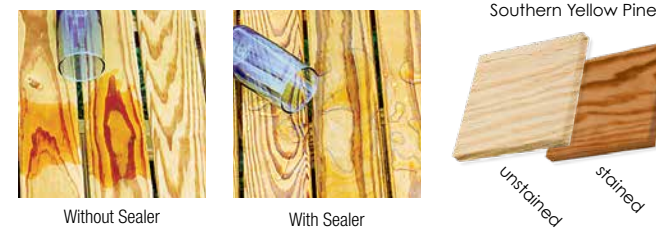

WOOD PRODUCT GUIDE

SETTEES	GLIDER SETTEES	TABLES	MISC
 Curve Back Settee (200) 30"D x 70"W x 40"H Seat Size: 18"D x 21"W x 18"H	 Curve Back Dbl Glider Settee (102) 30"D x 80"W x 40"H Seat Size: 18"D x 21"W x 18"H	 Folding Coffee Table (704) 20"D x 15"W x 17"H	 Mailbox Post (808) 26"D x 81"H
 Roll Back Settee (205) 30"D x 70"W x 40"H Seat Size: 18"D x 21"W x 18"H	 Roll Back Dbl Glider Settee (105) 30"D x 80"W x 40"H Seat Size: 18"D x 21"W x 18"H	 Folding Round Table (706) 17"Dia x 20"H	 Ottoman (701) 25"D x 23"W x 15"H
 HB Heart Settee (201) 30"D x 70"W x 40"H Seat Size: 18"D x 21"W x 18"H	 HB Double Glider Settee (103) 30"D x 80"W x 40"H Seat Size: 18"D x 21"W x 18"H	 Round Side Table (76) 22"Dia x 20"H	 Footstool (802) 15"D x 15"W x 10"H
 Fanback Settee (202) 36"D x 68"W x 40"H Seat Size: 20"D x 21"W x 15"H	 Easy Double Glider Settee (101) 32"D x 80"W x 42"H Seat Size: 20"D x 20"W x 18"H	 Garden Coffee Table (970) 17"D x 39"W x 18"H	 Chaise Lounge (801) 80"D x 23"W x 44"H Seat Size: 45"D x 23"W x 15"H Back: 20"H

WOOD OPTIONS

Give your furniture the Best - Water Sealer Stain! With the water sealer stain applied to your furniture you are sealing out the harsh weather. It's like waxing your furniture; the water just stays on top. The sealer helps minimize checking and cracking. Protect your furniture by choosing our Water Sealer Stain option.