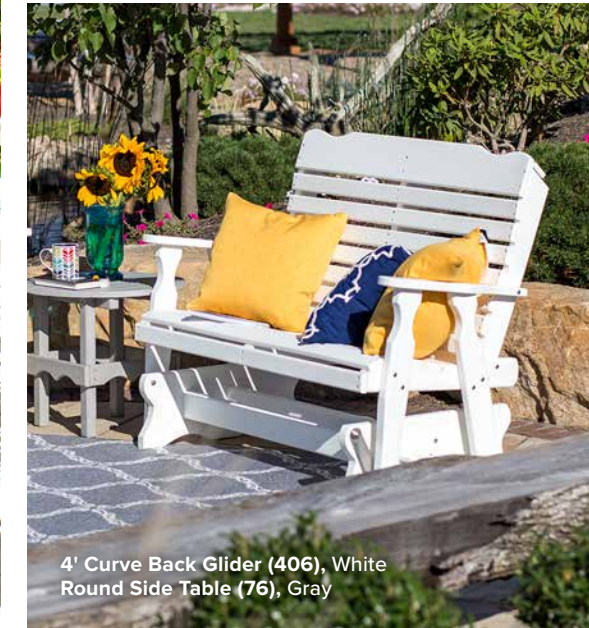

4' Curve Back Glider (406), White Round Side Table (76), Gray

CURVE BACK

GLIDERS, BENCHES, SWINGS

This series, designed for comfort, features a gently curved back and perfectly contoured seat. The Curve Back benches, swings, and gliders are all available in 4' and 5' lengths.