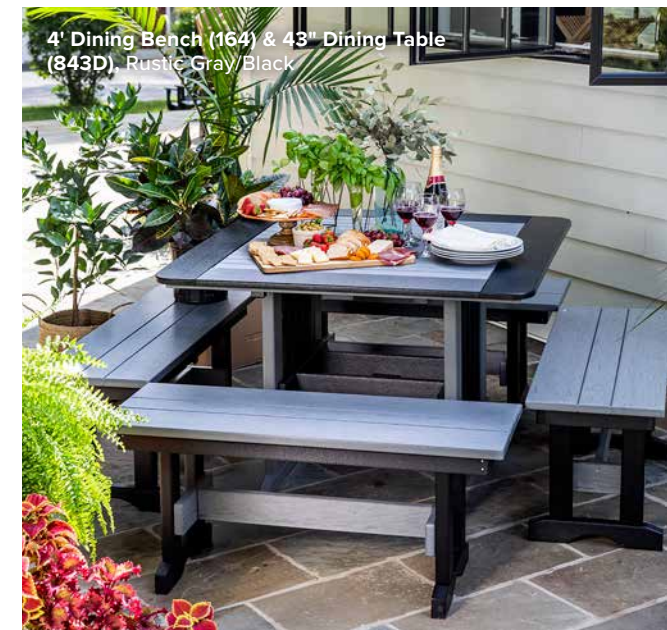

PRODUCT GUIDE  
p.34,35

English Garden Chairs (221D & 220D) & 72" Dining Table (872D), Weatherwood/Brown

English Garden Swivel Dining Chairs (228D) & 43" Dining Table (843D), Rustic Gray/Black

English Garden Dining Chairs (221D, 220D) & 43" Dining Table (843D), Turquoise/White