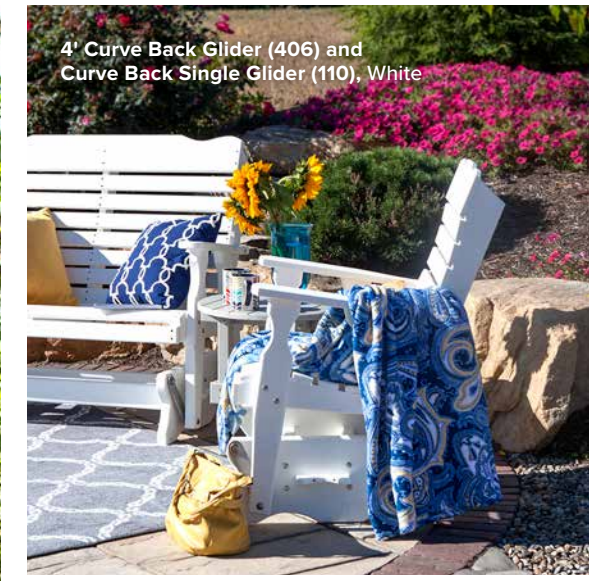

4' Curve Back Glider (406) and Curve Back Single Glider (110), White