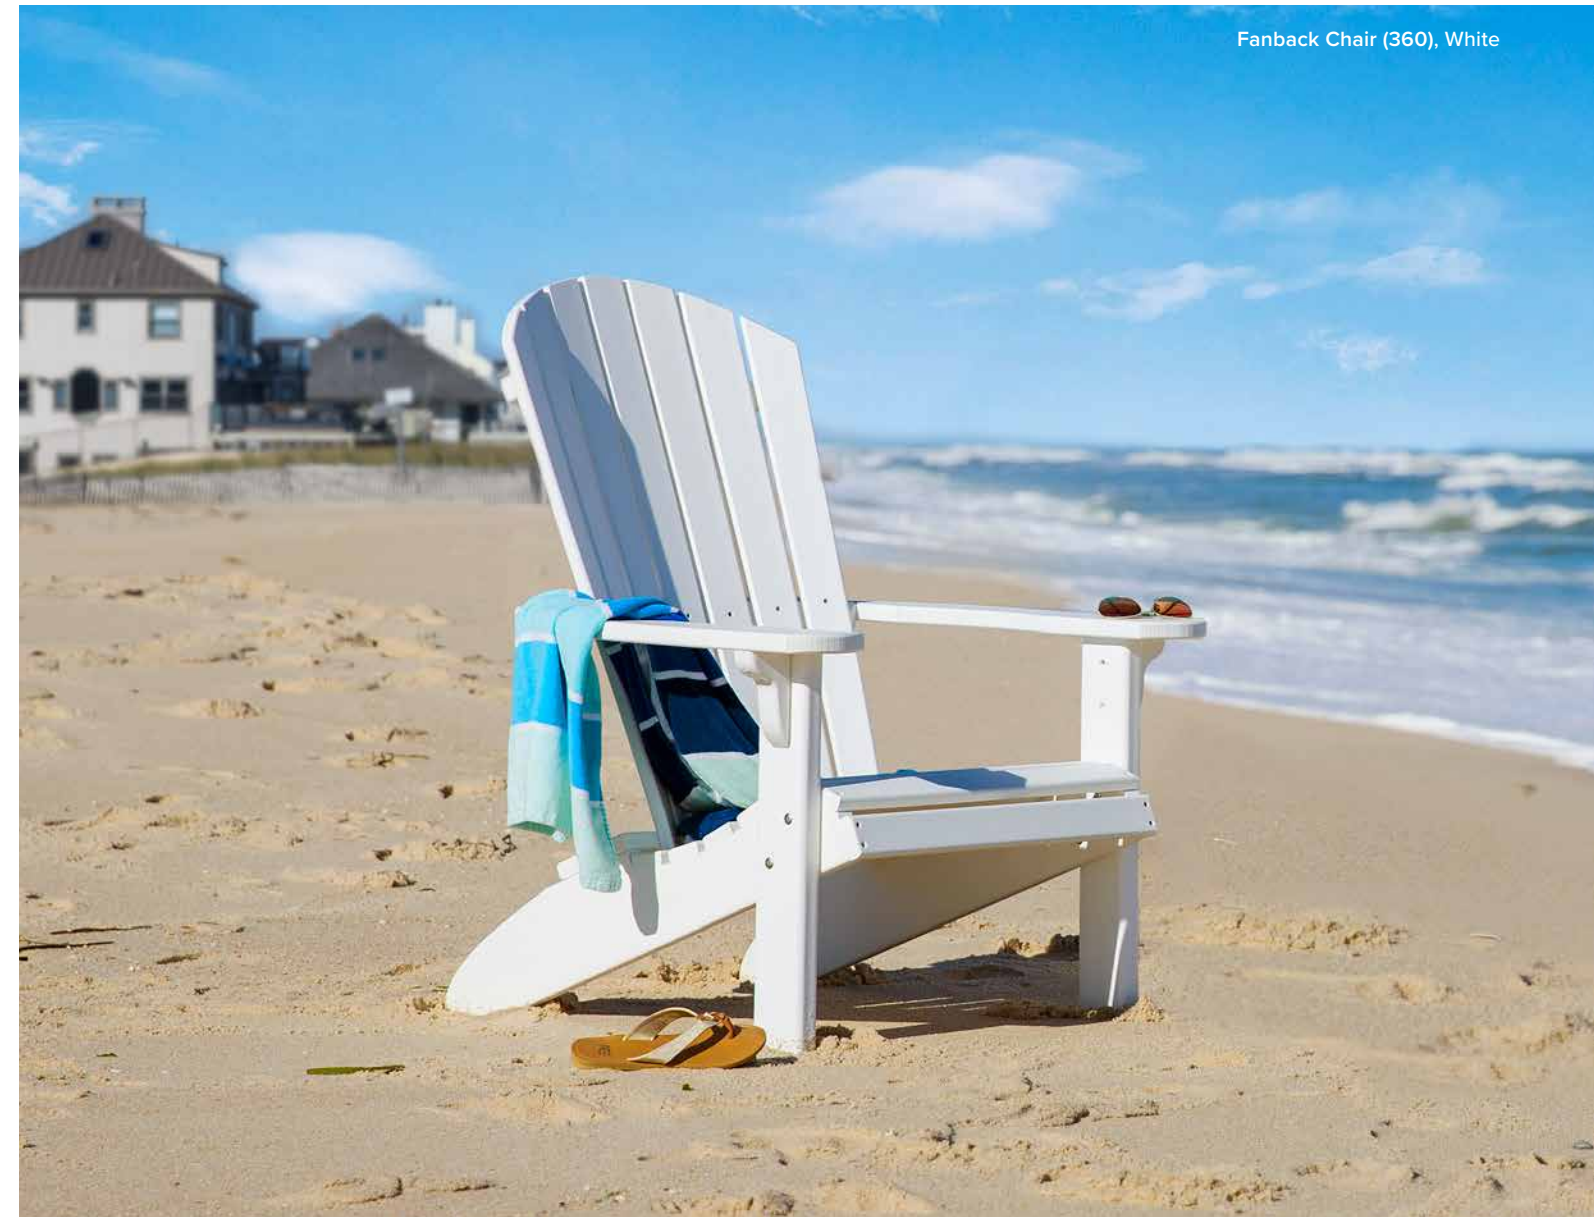

WHY CHOOSE Leisure Lawns?

• POLY CONSTRUCTION

Produced with plastic lumber made from high-density polyethylene which would normally be disposed into our landfills.

• 22 POLY COLORS

Nineteen beautiful poly infused with color and UV stabilizers along with three rustic colors (see page 41).

• MAINTENANCE-FREE

Our furniture will not rot, rust or fall apart from wear. It does not require painting and is built to endure harsh weather.

• THICKER LEG CONSTRUCTION

The legs of our poly furniture are 1½" thick by 3½" wide, giving our furniture additional strength and stability.

• STAINLESS STEEL FASTENERS

We use high-quality stainless steel fasteners on all of our poly furniture which are proven to be more resistant to corrosion.

• QUALITY ASSURANCE

All of our furniture is made using only the highest quality products, allowing us to stand behind our products knowing it will serve you well in the years to come.

Fanback Chair (360), White

RUSTIC COLORS WITH A SMOOTH FINISH

The Rustic Finish combines the look of natural wood with the quality and smoothness of poly. Look for these rustic colors throughout our catalog. Available in three colors - *Rustic Burgundy*, *Rustic Nutmeg* and *Rustic Gray*.