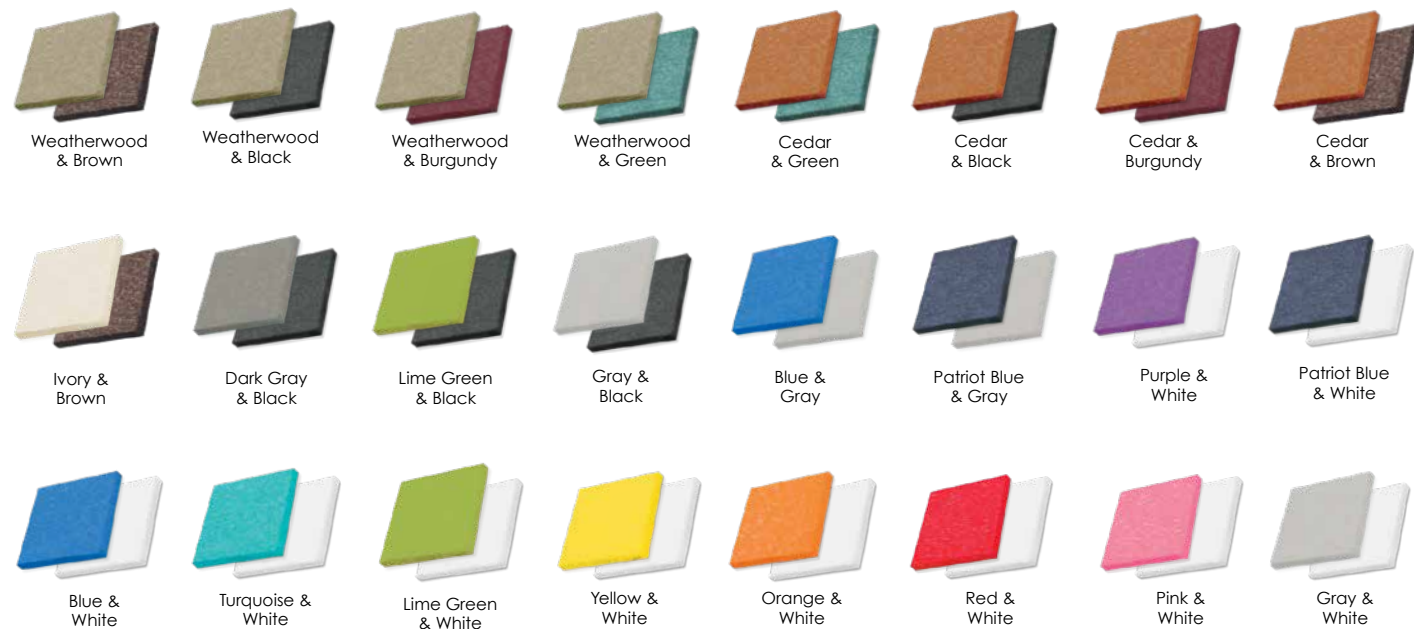

# POLY COLORS

Leisure Lawns Collection has nineteen colorful options to choose from. All of our products are available in all colors unless otherwise noted.

## TRADITIONAL COLORS

## BRIGHT COLORS

## Suggested Two-Tone Color Combinations

Pick and choose any color combination. Not limited to the ones shown below.

Colors are representational only and cannot be guaranteed to be exact color matched.