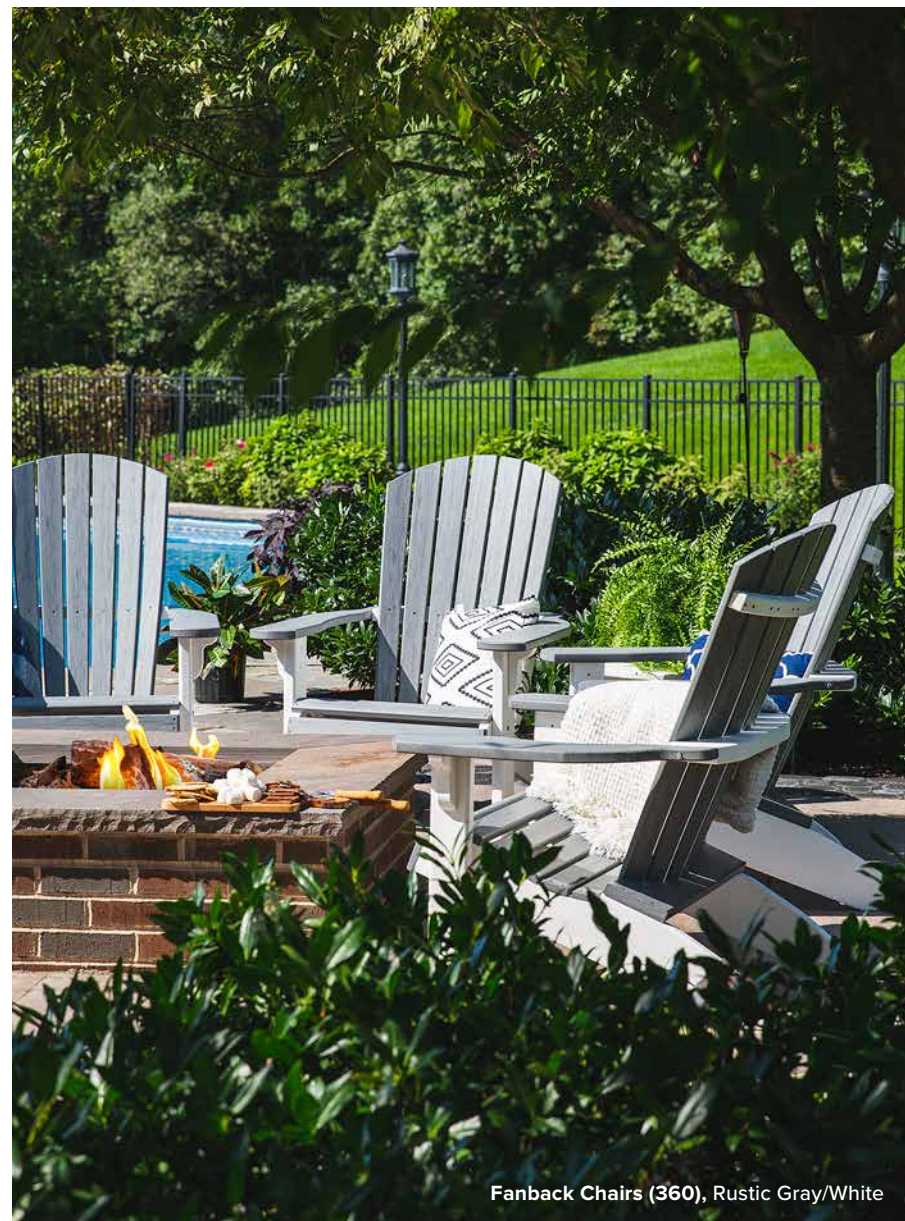

Fanback Chairs (360), Rustic Gray/White